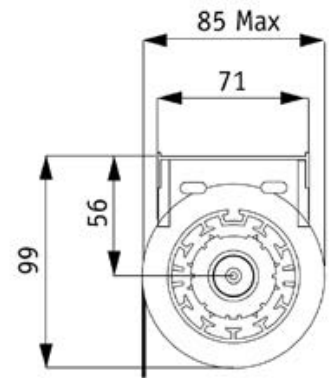

Width 4000mm

Drop 4300mm

Surface 16m²

Tube size

61mm

Fabrics

Olympian Dimout

Olympian Blackout

Olympian Med

Olympian Screen

Bespoke

Olympian 5000 Specifications

Top Fix

Face Fix

Light Gap

Bracket Size