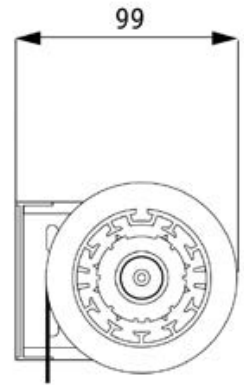

Width 4000mm

Drop 4300mm

Surface 16m²

Tube size

61mm

Fabrics

Olympian Dimout

Olympian Blackout

Olympian Med

Olympian Screen

Bespoke

Olympian 5000 Specifications

Top Fix

Face Fix

Light Gap

Bracket Size