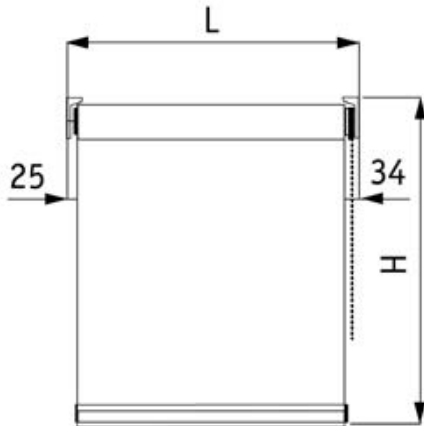

Width 4000mm

Drop 4300mm

Surface 16m²

Tube size

61mm

Fabrics

Olympian Dimout

Olympian Blackout

Olympian Med

Olympian Screen

Bespoke

Olympian 5000 Specifications

Top Fix

Face Fix

Light Gap

Bracket Size