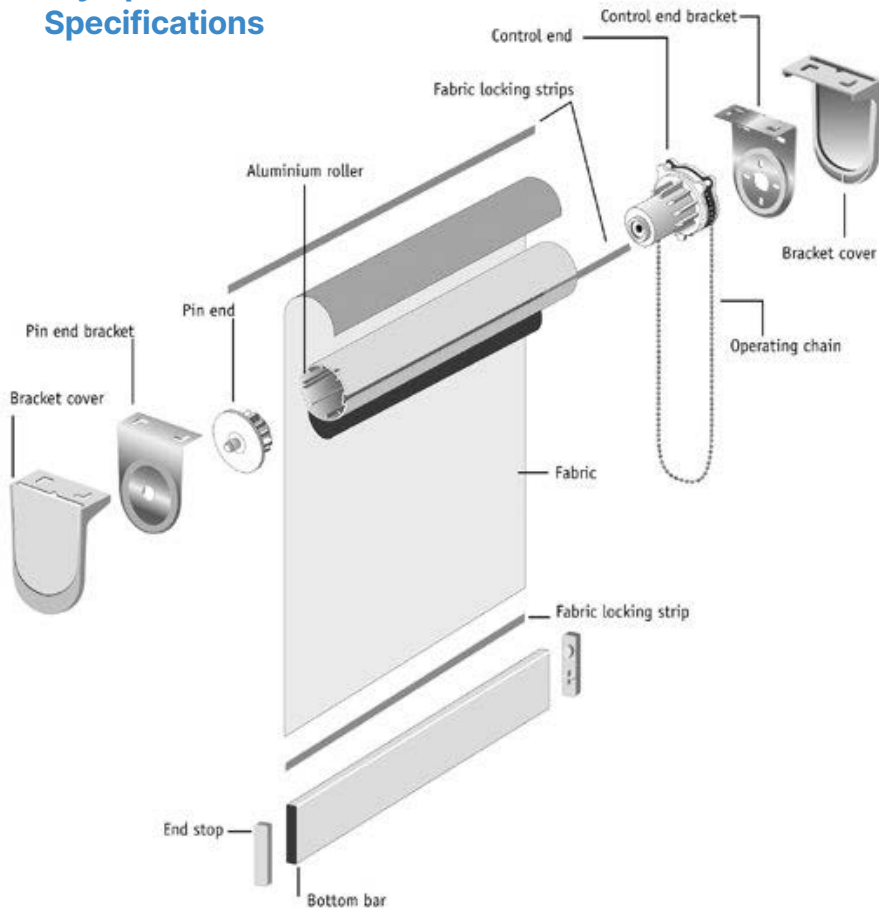

Olympian 5000

The 5000 is the embodiment of style and durability, carrying with it a true reflection of quality and prestige. A precisely engineered orbital gearing system lies at the heart of the manual 5000 mechanism. The 5000 is extraordinarily quiet and smooth in operation and due to a 61mm aluminium tube can accept the high loads of very wide spans with no complaint.

Width 4000mm

Drop 4300mm

Surface 16m²

Tube size

61mm

Fabrics

Olympian Dimout

Olympian Blackout

Olympian Med

Olympian Screen

Bespoke

Olympian 5000 Specifications

Top Fix

Face Fix

Light Gap

Bracket Size