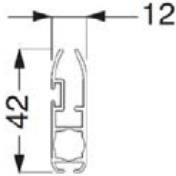

5 year

Max. size

Width 4000mm
Drop 3200mm (4500mm
without side channels
Surface 18m²

Fabrics

Olympian Dimout
Olympian Blackout
Olympian Med
Olympian Screen
Bespoke

Olympian C1100 Specifications

Headbox

Brackets

Brush Strip

Bottom Bar

Crank

Side Channel

Bracket Detail