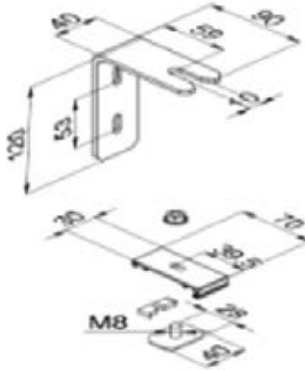

5 year

Max. size

Width 4000mm
Drop 3200mm (4500mm
without side channels
Surface 18m²

Fabrics

Olympian Dimout
Olympian Blackout
Olympian Med
Olympian Screen
Bespoke

Olympian C1100 Specifications

Headbox

Brackets

Brush Strip

Bottom Bar

Crank

Side Channel

Bracket Detail