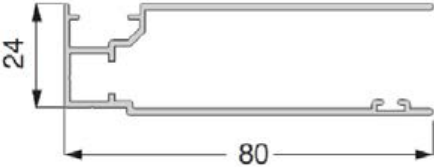

5 year

Max. size

Width 4000mm
Drop 3200mm (4500mm
without side channels
Surface 18m²

Fabrics

Olympian Dimout
Olympian Blackout
Olympian Med
Olympian Screen
Bespoke

Olympian C1100 Specifications

Headbox

Brackets

Brush Strip

Bottom Bar

Crank

Side Channel

Bracket Detail