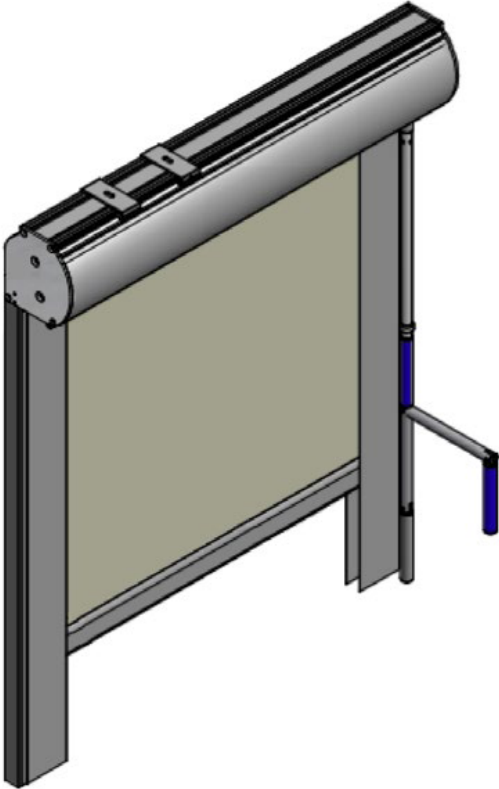

Olympian C1100

Room darkening roller blind. This system is commonly used for studios, conference rooms, IT rooms or science laboratories. The C1100 is manufactured with an extruded aluminium two part head box which comes in a 110mm cassette size. The roller tube for this system is 78mm reinforced extruded aluminium tube.

5 year

Max. size

Width 4000mm
Drop 3200mm (4500mm
without side channels
Surface 18m²

Fabrics

Olympian Dimout
Olympian Blackout
Olympian Med
Olympian Screen
Bespoke

Olympian C1100 Specifications

Headbox

Brackets

Brush Strip

Bottom Bar

Crank

Side Channel

Bracket Detail