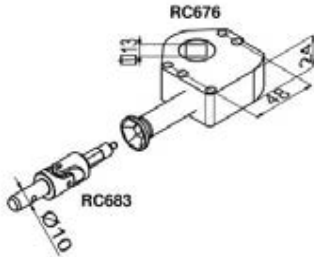

Standard

Fixed Crank
Side Channels
White RAL9016 Hardware

Optional

Detachable Crank
240v Hardwired Wall Switch
240v Remote Control
Battery
No Side Channels
Black RAL9005 Hardware
Grey Anodised Hardware

Warranty

5 year

Max. size

Width 4000mm
Drop 3200mm (4500mm
without side channels
Surface 18m²

Fabrics

Olympian Dimout
Olympian Blackout
Olympian Med
Olympian Screen
Bespoke

Olympian C1100 Specifications

Headbox

Brackets

Brush Strip

Bottom Bar

Crank

Side Channel

Bracket Detail