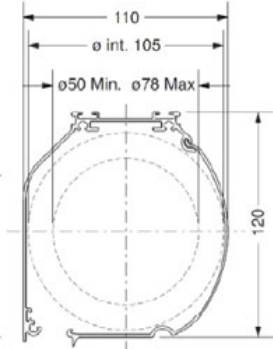

5 year

Max. size

Width 4000mm
Drop 3200mm (4500mm
without side channels
Surface 18m²

Fabrics

Olympian Dimout
Olympian Blackout
Olympian Med
Olympian Screen
Bespoke

Olympian C1100 Specifications

Headbox

Brackets

Brush Strip

Bottom Bar

Crank

Side Channel

Bracket Detail