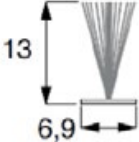

5 year

Max. size

Width 4000mm
Drop 3200mm (4500mm
without side channels
Surface 18m²

Fabrics

Olympian Dimout
Olympian Blackout
Olympian Med
Olympian Screen
Bespoke

Olympian C1100 Specifications

Headbox

Brackets

Brush Strip

Bottom Bar

Crank

Side Channel

Bracket Detail